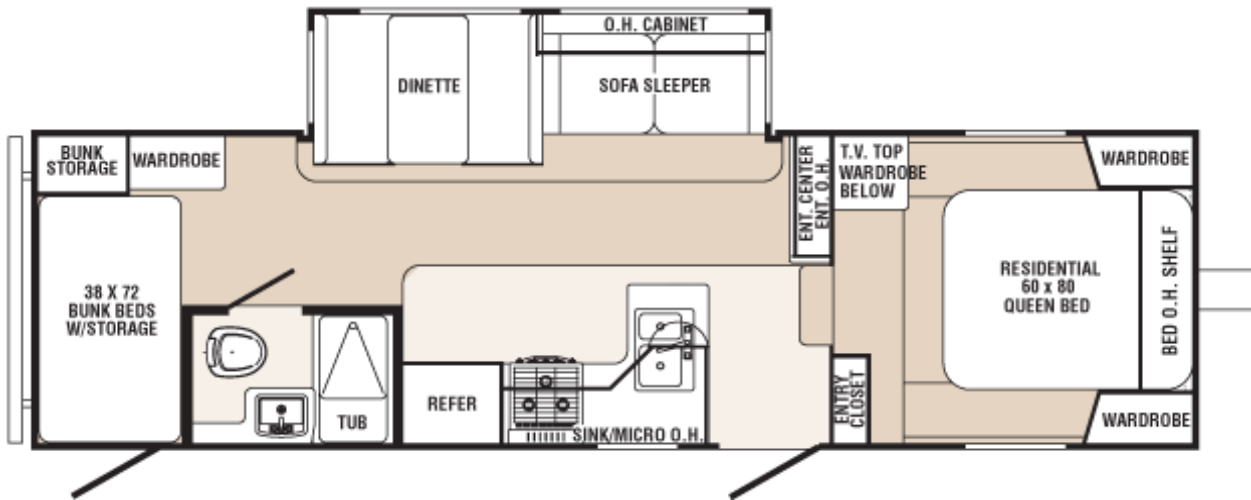

2010

Sabre Silhouette

260 BHS

Fifth Wheel

Color: Carmel

Stock Number 0034

Standard Features

- Six Sided Aluminum Cage
- Walk-On Roof Decking
- R-7 Roof and Floor Insulation
- R-9 Insulation Fiberglass Sidewalls
- 6 Cu. Ft. Dometic Refrigerator
- 6 Gal. Gas/Electric DSI Water Heater
- Magic Chef Microwave
- Deep Tint Safety Glass Windows
- 35,000 BTU Furnace
- Spare Tire & Carrier
- 32" HD LCD TV
- DVD/CD/AM/FM Player w/Surround Sound
- Exterior Speakers
- Digital TV Antenna w/Booster
- Dual 30 lb LP Tanks
- 13.5 M BTU Air Conditioner w/Quick Cool
- Porcelain Bowl Foot Flush Toilet

Included Options

- Sabre Cage Construction Package
- Silhouette Feature Package 1
- Silhouette Feature Package 2
- Enclosed & Heated Package
- A & E Electric Awning
- Carbon Monoxide Detector
- Beauflor - Plankwood Style
- Rear Ladder

See Brochure For Complete Listing

Specifications

Dry Weight	7,716
GVWR	11,521
Length	31' 6"
Sleeping Capacity	8

Fort Ball RV

Route 53 North

Tiffin, Ohio

419 - 448 - 0901

www.fortballrv.com